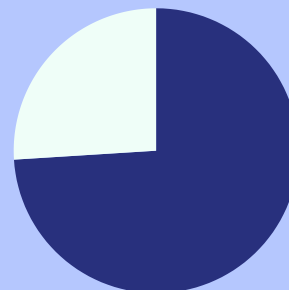

74%

of the amount lost
to pokies comes
from areas of high
deprivation.

However, they
receive only **12%** of the
grants.

Free, professional and confidential support
for anyone impacted by gambling harm.