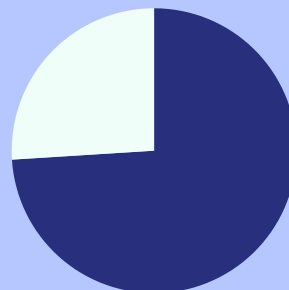

This is only about **39%**
of the amount lost.

In Aotearoa...