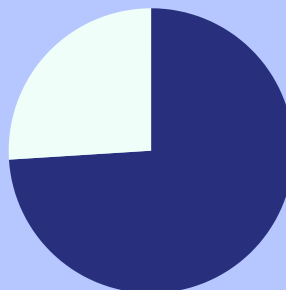

1 less than
2022

576

Total # machines
2023.

17 less than
2022

29%

of venues are in
areas of medium
high and very high
deprivation.

Of the \$39.8 million lost in
2022...

\$15.5 million

were returned to the
Wellington community.

This is about **39%** of
the amount lost.

In Aotearoa...

74%

of the amount lost
to pokies comes
from areas of high
deprivation.

However, they
receive only **12%** of the
grants.