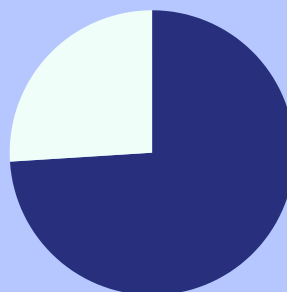

In Aotearoa...