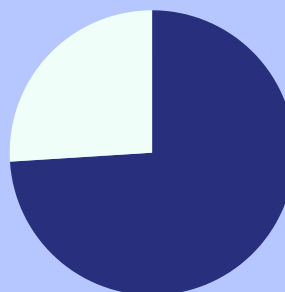

This is only about 30%
of the amount lost.

In Aotearoa...