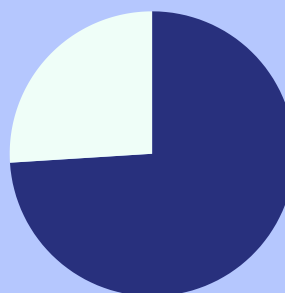

This is only about **26%**
of the amount lost.

In Aotearoa...