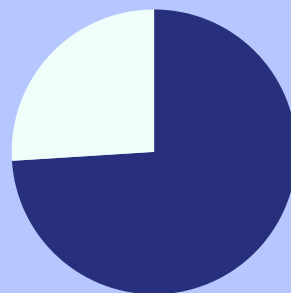

Of the $3.2 million lost in
2022...

$1.1 million

were returned to the Rangitikei
community.

This is only about **34%**
of the amount lost.

In Aotearoa...

74%

of the amount lost
on pokies comes
from areas of high
deprivation.

However, they
receive only **12%** of the
grants.

Free, professional and confidential support
for anyone impacted by gambling harm.