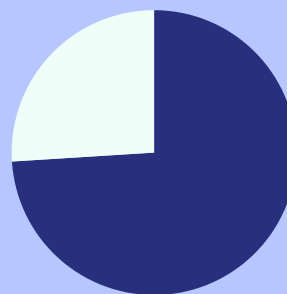

This is only about 29%
of the amount lost.

In Aotearoa...