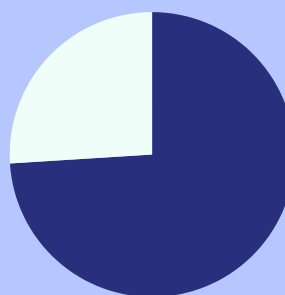

This is only about 22%
of the amount lost.

In Aotearoa...

74%

of the amount lost
on pokies comes
from areas of high
deprivation.

However, they
receive only **12%** of the
grants.

Free, professional and confidential support
for anyone impacted by gambling harm.