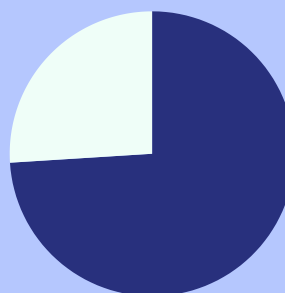

This is only about **6%**
of the amount lost.

In Aotearoa...

74%

of the amount lost
on pokies comes
from areas of high
deprivation.

However, they
receive only **12%** of the
grants.

Free, professional and confidential support
for anyone impacted by gambling harm.