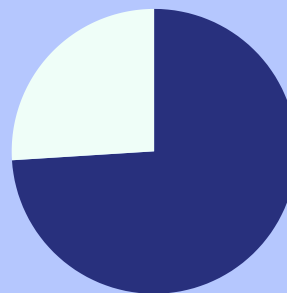

368

Total # machines
2023.

16 less than
2022

80%

of venues are in
areas of medium
high and very high
deprivation.

Of the \$19.1 million lost in
2022...

\$6.1 million

were returned to the
Dunedin community.

This is only about **32%**
of the amount lost.

In Aotearoa...

74%

of the amount lost
on pokies comes
from areas of high
deprivation.

However, they
receive only **12%** of the
grants.

Free, professional and confidential support
for anyone impacted by gambling harm.