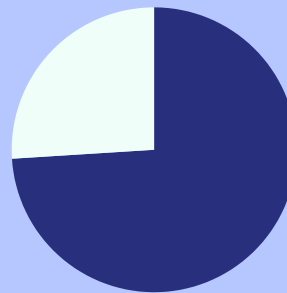

This is only about 29%
of the amount lost.

In Aotearoa...

74%

of the amount lost
on pokies comes
from areas of high
deprivation.

However, they
receive only **12%** of the
grants.

Free, professional and confidential support
for anyone impacted by gambling harm.