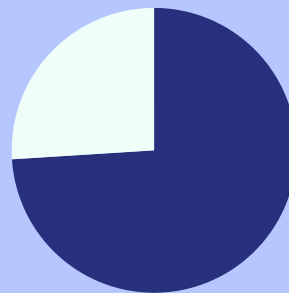

This is only about 30%
of the amount lost.

In Aotearoa...