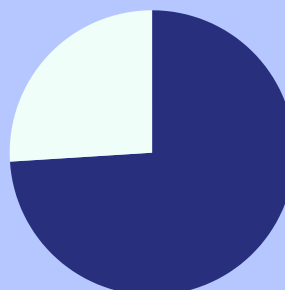

This is only about **6%**
of the amount lost.

In Aotearoa...