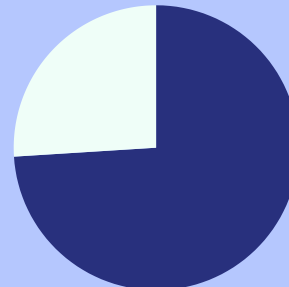

1 less than
2022

69

Total # machines
2023.

2 less than
2022

33%

of venues are in
areas of medium
high and very high
deprivation.

Of the \$2.2 million lost in
2022...

\$424,161

were returned to the Clutha
community.

This is only about **19%**
of the amount lost.

In Aotearoa...

74%

of the amount lost
to pokies comes
from areas of high
deprivation.

However, they
receive only **12%** of the
grants.