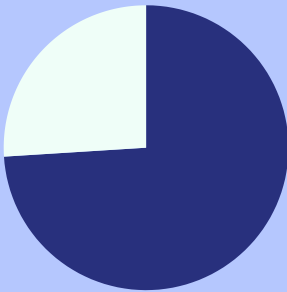

Of the $89 million lost in 2022...

$26.3 million

were returned to the Christchurch community.

This is only about 29% of the amount lost.

In Aotearoa...