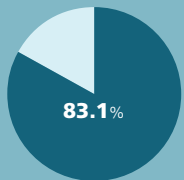

Hawke's Bay ethnic group population vs national moderate to severe risk gamblers

0.9%
AT RISK
GAMBLER

European/Other