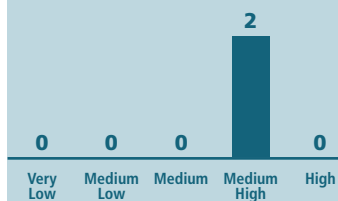

2019 Venues by Deprivation

1.3%

adults in NZ use
pokies at least
once a week

PGF Group provides free and confidential counselling and support services

0800 862 342
www.asianfamilyservices.nz

0800 212 122
www.mapumaia.nz

0800 664 262
www.pgf.nz