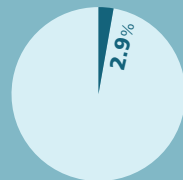

7.6%
AT RISK
GAMBLER

Pacific