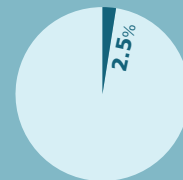

1.2%
AT RISK
GAMBLER

Asian

Council gambling policies should prioritise the needs of Māori, Pacific and Asian Peoples because these populations experience twice the rate of moderate and severe gambling harm than the general population.

2

Total # venues
2019

1 down from
2018

29

Total # machines
2019

7 down from
2018