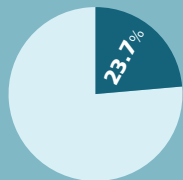

8.6%
AT RISK
GAMBLER

Māori